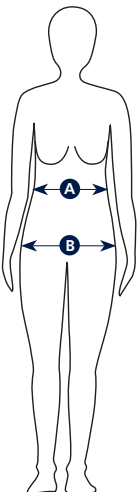

EU & UK SIZE GUIDE: BREECHES

The measurements should be taken directly on the body.
 Waist width measured where the waist is smallest.
 Hip measurement measured where the hip is widest.

C = The length of the inside seam of the breeches from crotch to ankle.
*** =** Size written on the label

JUNIOR

| *EU SIZE | UK SIZE | A | B | C |
|----------|---------|----------------|------------|-------|
| 110/116 | 23 | 55.5 - 56.5 cm | 61 - 63 cm | 43 cm |
| 122/128 | 24 | 58 - 60 cm | 66 - 69 cm | 49 cm |
| 134/140 | 26 | 62 - 64 cm | 72 - 75 cm | 54 cm |
| 146/152 | 28 | 65 - 68 cm | 78 - 82 cm | 58 cm |
| 158/164 | 30 | 70 - 73 cm | 84 - 89 cm | 63 cm |
| 170 | 32 | 73 - 75 cm | 90 - 94 cm | 65 cm |

LADIES

| *EU SIZE | UK SIZE | A | B | C |
|----------|---------|------------|--------------|-------|
| 32 | 20 | 62-66 cm | 86 - 90 cm | 65 cm |
| 34 | 22 | 66 - 70 cm | 90 - 94 cm | 65 cm |
| 36 | 24 | 70 - 74 cm | 94 - 98 cm | 65 cm |
| 38 | 26 | 74 - 78 cm | 98 - 102 cm | 65 cm |
| 40 | 28 | 78 - 82 cm | 102 - 106 cm | 65 cm |
| 42 | 30 | 82 - 86 cm | 106 - 110 cm | 65 cm |
| 44 | 32 | 86 - 88 cm | 110 - 114 cm | 65 cm |

MENS

| *EU SIZE | UK SIZE | A | B | C |
|----------|---------|------------|--------------|---------|
| 44 | 28 | 74 - 78 cm | 88 - 92 cm | 69.5 cm |
| 46 | 30 | 78 - 82 cm | 92 - 96 cm | 70 cm |
| 48 | 32 | 82 - 86 cm | 96 - 100 cm | 70.5 cm |
| 50 | 34 | 86 - 90 cm | 100 - 104 cm | 71 cm |
| 52 | 36 | 90 - 94 cm | 104 - 108 cm | 71.5 cm |
| 54 | 38 | 95 - 99 cm | 108 - 112 cm | 72 cm |