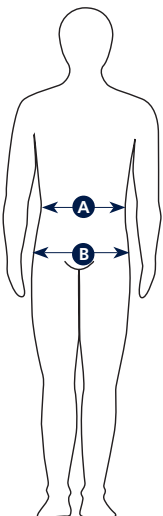

EU & UK SIZE GUIDE: BREECHES

The measurements should be taken directly on the body.
 Waist width measured where the waist is smallest.
 Hip measurement measured where the hip is widest.

C = The length of the inside seam of the breeches from crotch to ankle.
*** =** Size written on the label

JUNIOR

| *EU SIZE | UK SIZE | A | B | C |
|----------|---------|----------------|------------|-------|
| 110/116 | 23 | 55.5 - 56.5 cm | 61 - 63 cm | 43 cm |
| 122/128 | 24 | 58 - 60 cm | 66 - 69 cm | 49 cm |
| 134/140 | 26 | 62 - 64 cm | 72 - 75 cm | 54 cm |
| 146/152 | 28 | 65 - 68 cm | 78 - 82 cm | 58 cm |
| 158/164 | 30 | 70 - 73 cm | 84 - 89 cm | 63 cm |
| 170 | 32 | 73 - 75 cm | 90 - 94 cm | 65 cm |

LADIES

| *EU SIZE | UK SIZE | A | B | C |
|----------|---------|------------|--------------|-------|
| 32 | 20 | 62-66 cm | 86 - 90 cm | 65 cm |
| 34 | 22 | 66 - 70 cm | 90 - 94 cm | 65 cm |
| 36 | 24 | 70 - 74 cm | 94 - 98 cm | 65 cm |
| 38 | 26 | 74 - 78 cm | 98 - 102 cm | 65 cm |
| 40 | 28 | 78 - 82 cm | 102 - 106 cm | 65 cm |
| 42 | 30 | 82 - 86 cm | 106 - 110 cm | 65 cm |
| 44 | 32 | 86 - 88 cm | 110 - 114 cm | 65 cm |

MENS

| *EU SIZE | UK SIZE | A | B | C |
|----------|---------|------------|--------------|---------|
| 44 | 28 | 74 - 78 cm | 88 - 92 cm | 69.5 cm |
| 46 | 30 | 78 - 82 cm | 92 - 96 cm | 70 cm |
| 48 | 32 | 82 - 86 cm | 96 - 100 cm | 70.5 cm |
| 50 | 34 | 86 - 90 cm | 100 - 104 cm | 71 cm |
| 52 | 36 | 90 - 94 cm | 104 - 108 cm | 71.5 cm |
| 54 | 38 | 95 - 99 cm | 108 - 112 cm | 72 cm |