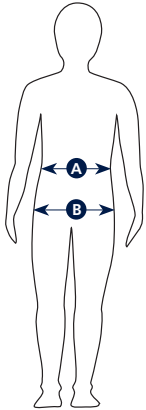

EU & UK SIZE GUIDE: BREECHES

The measurements should be taken directly on the body.
 Waist width measured where the waist is smallest.
 Hip measurement measured where the hip is widest.

C = The length of the inside seam of the breeches from crotch to ankle.
*** =** Size written on the label

JUNIOR

| *EU SIZE | UK SIZE | A | B | C |
|----------|---------|----------------|------------|-------|
| 110/116 | 23 | 55.5 - 56.5 cm | 61 - 63 cm | 43 cm |
| 122/128 | 24 | 58 - 60 cm | 66 - 69 cm | 49 cm |
| 134/140 | 26 | 62 - 64 cm | 72 - 75 cm | 54 cm |
| 146/152 | 28 | 65 - 68 cm | 78 - 82 cm | 58 cm |
| 158/164 | 30 | 70 - 73 cm | 84 - 89 cm | 63 cm |
| 170 | 32 | 73 - 75 cm | 90 - 94 cm | 65 cm |

LADIES

| *EU SIZE | UK SIZE | A | B | C |
|----------|---------|------------|--------------|-------|
| 32 | 20 | 62-66 cm | 86 - 90 cm | 65 cm |
| 34 | 22 | 66 - 70 cm | 90 - 94 cm | 65 cm |
| 36 | 24 | 70 - 74 cm | 94 - 98 cm | 65 cm |
| 38 | 26 | 74 - 78 cm | 98 - 102 cm | 65 cm |
| 40 | 28 | 78 - 82 cm | 102 - 106 cm | 65 cm |
| 42 | 30 | 82 - 86 cm | 106 - 110 cm | 65 cm |
| 44 | 32 | 86 - 88 cm | 110 - 114 cm | 65 cm |

MENS

| *EU SIZE | UK SIZE | A | B | C |
|----------|---------|------------|--------------|---------|
| 44 | 28 | 74 - 78 cm | 88 - 92 cm | 69.5 cm |
| 46 | 30 | 78 - 82 cm | 92 - 96 cm | 70 cm |
| 48 | 32 | 82 - 86 cm | 96 - 100 cm | 70.5 cm |
| 50 | 34 | 86 - 90 cm | 100 - 104 cm | 71 cm |
| 52 | 36 | 90 - 94 cm | 104 - 108 cm | 71.5 cm |
| 54 | 38 | 95 - 99 cm | 108 - 112 cm | 72 cm |